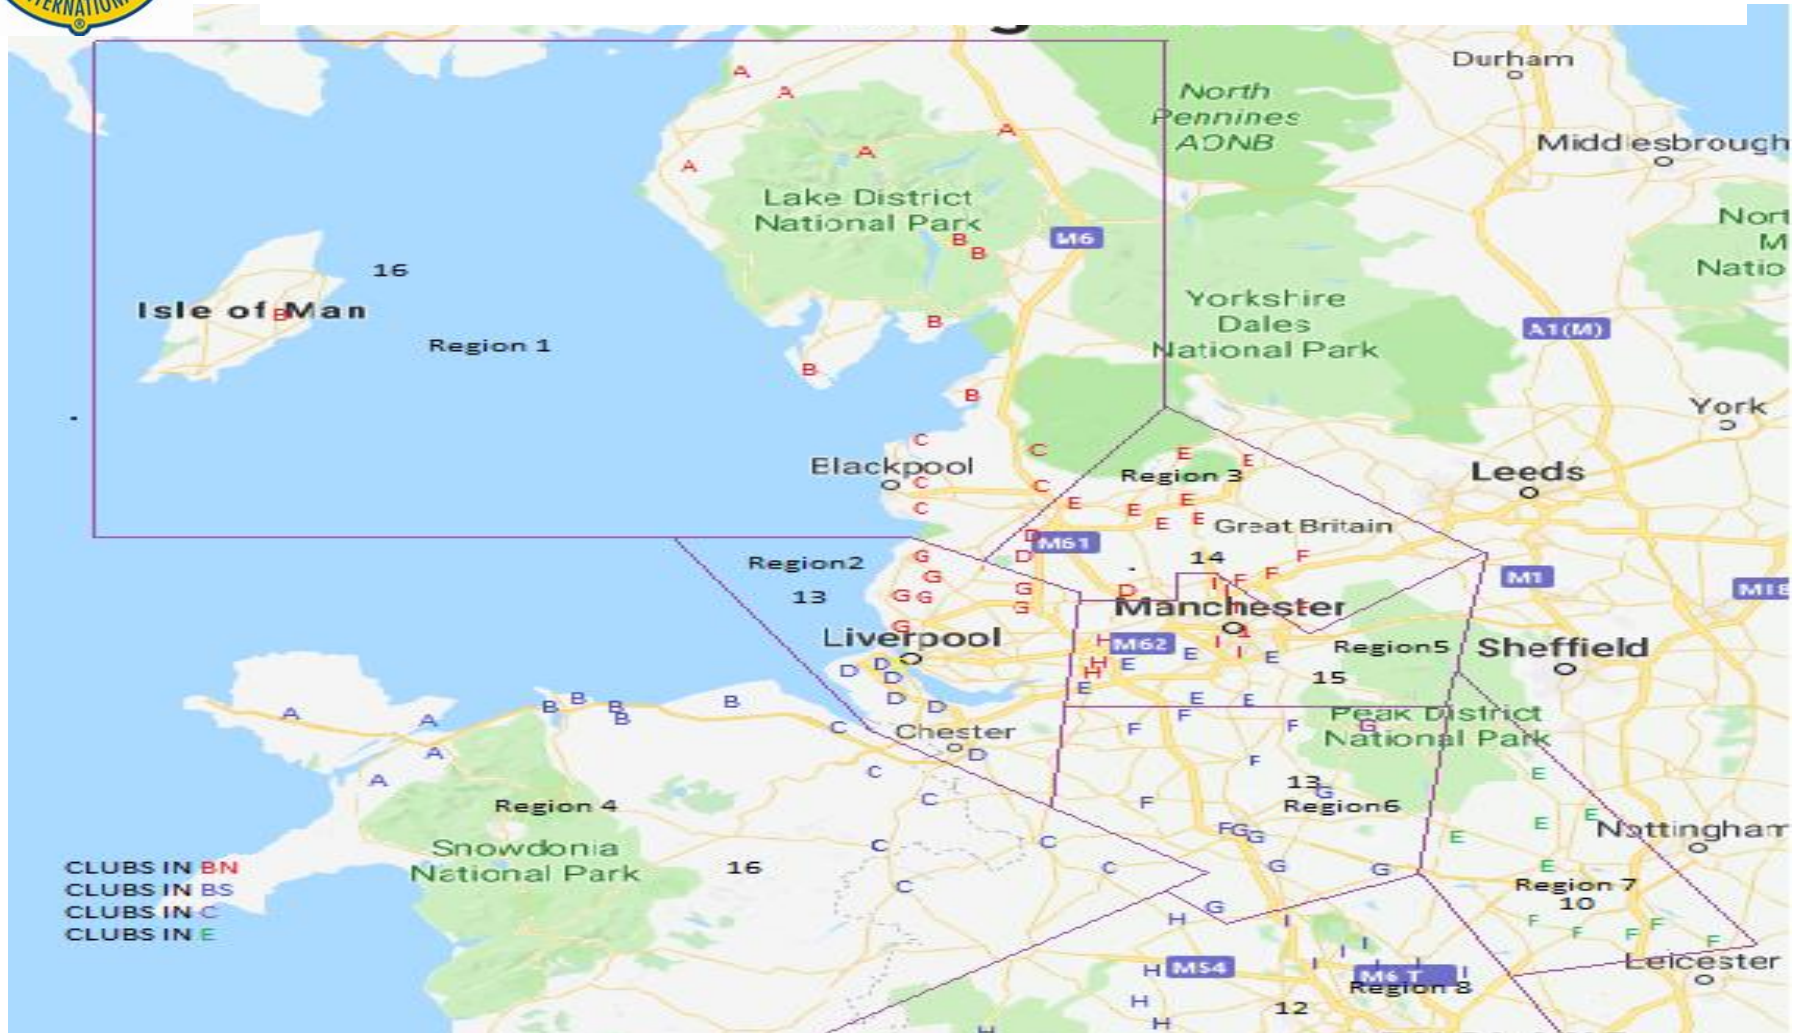

Zones remain as is

WHAT ARE REGIONS?

Regions are a number of Zones which are grouped together

There will be a regional structure lead by an appointed Regional Chair Person

A Suggested Structure

REGION 1

17
Clubs

ZONE 1 (BN A)

Cockermouth
Keswick
Maryport
Penrith
West Cumberland
Whitehaven & District

ZONE 2 (BN B)

Isle of Man
Lancaster & Morecambe
Furness
Grange-Over-Sands
Kendal & District
Windermere & Ambleside

ZONE 3 (BN C)

Blackpool
Fleetwood & Cleveleys
Garstang & District
Kirkham & Fylde
Lytham St. Annes

REGION 2

ZONE 1 (BN G)

Crosby & District
Douglas Valley
City Of Liverpool
Ormskirk & Maghull
Maghull
Southport
Upholland Tawd Vale

ZONE 2 (BS D)

Birkenhead
Chester
Ellesmere Port
Wallasey
West Kirby
Wirral

REGION 3

ZONE 1

(BN D)

Bolton

Chorley

Leyland