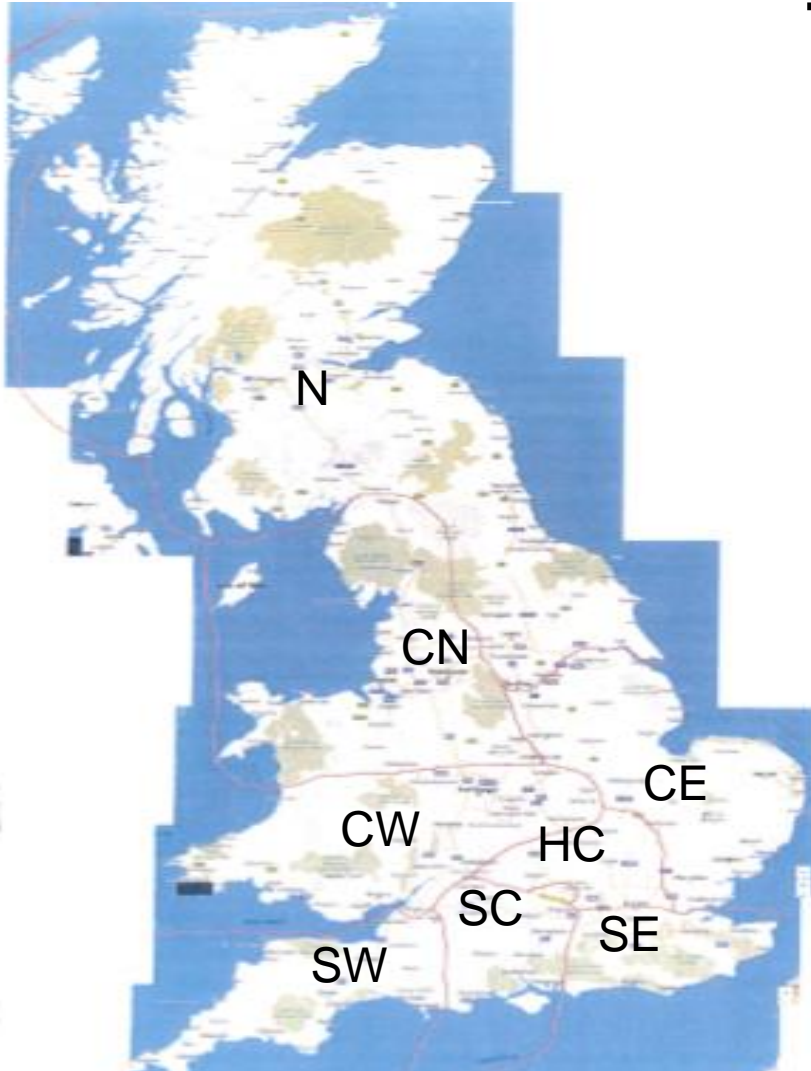

**MULTIPLE DISTRICT 105
THE BRITISH ISLES**

Redistricting of MD 105

**Extraordinary Convention for the
formation of District 105CN**

October 2018

MD 105 British Isles

Currently 12 districts

Redistricting approved by MD105 Convention in 2017

From the close of International Convention July 2019 there will be 8 districts

Clubs continuing operating as now, carrying on serving their local communities

What are the New Districts?

The New 8 Districts

ZONE 1 (BN A)

Cockermouth
Keswick
Maryport
Penrith
West Cumberland
Whitehaven & District

ZONE 2 (BN B)

Isle of Man
Lancaster & Morecambe
Furness
Grange-Over-Sands
Kendal & District
Windermere & Ambleside