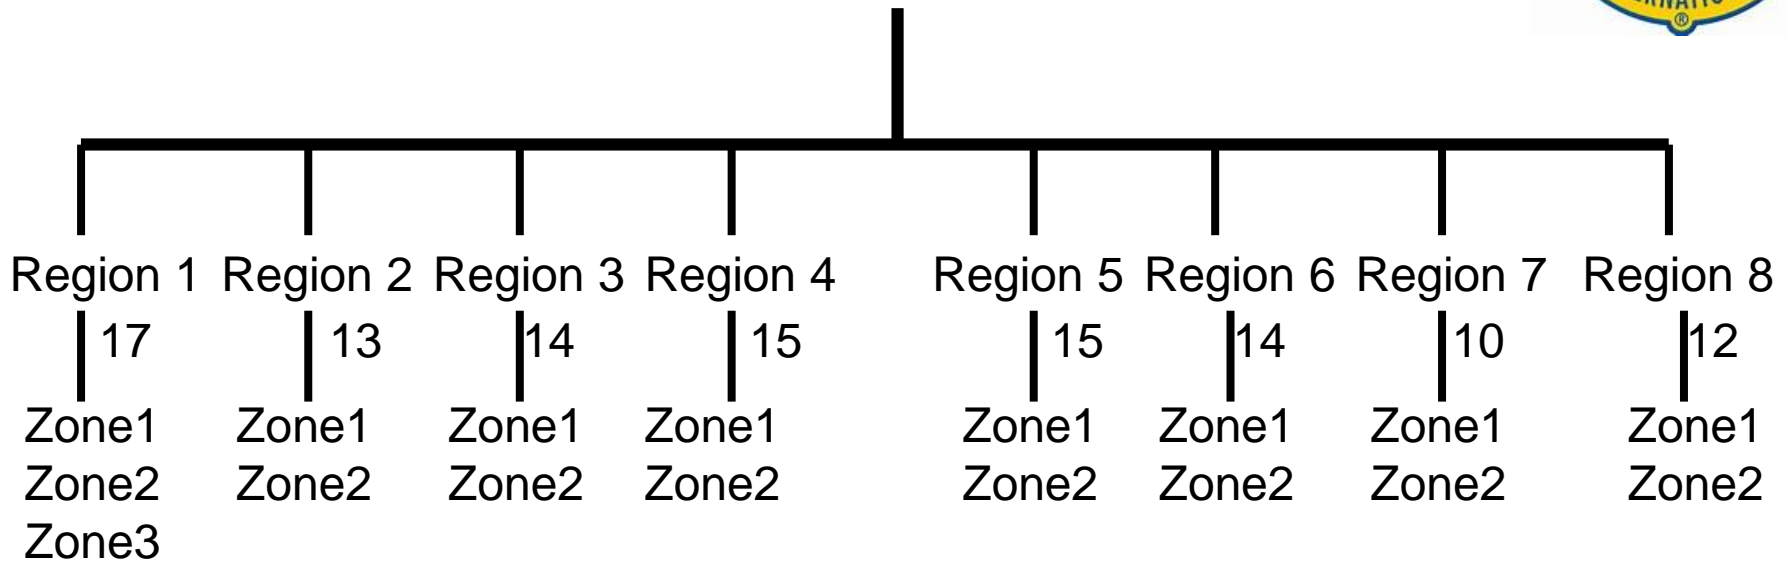

**MULTIPLE DISTRICT 105
THE BRITISH ISLES**

Redistricting of MD 105

**Extraordinary Convention for the
formation of District 105CN**

October 2018

MD 105 British Isles

Currently 12 districts

Redistricting approved by MD105 Convention in 2017

From the close of International Convention July 2019 there will be 8 districts

Clubs continuing operating as now, carrying on serving their local communities

What are the New Districts?

The New 8 Districts

N
CN
CW
CE
SW
SC
SE
HC

District CN

District 105BN as is
District 105BS as is
9 Clubs from District E
1 Club from District C

A SUGGESTED STRUCTURE

District CN

A total of 8 regions, 17 Zones and 110 Clubs

Total Membership of Approximately 1650

Zones remain as is

WHAT ARE REGIONS?

Regions are a number of Zones which are grouped together

There will be a regional structure lead by an appointed Regional Chair Person

A Suggested Structure

REGION 1

17
Clubs