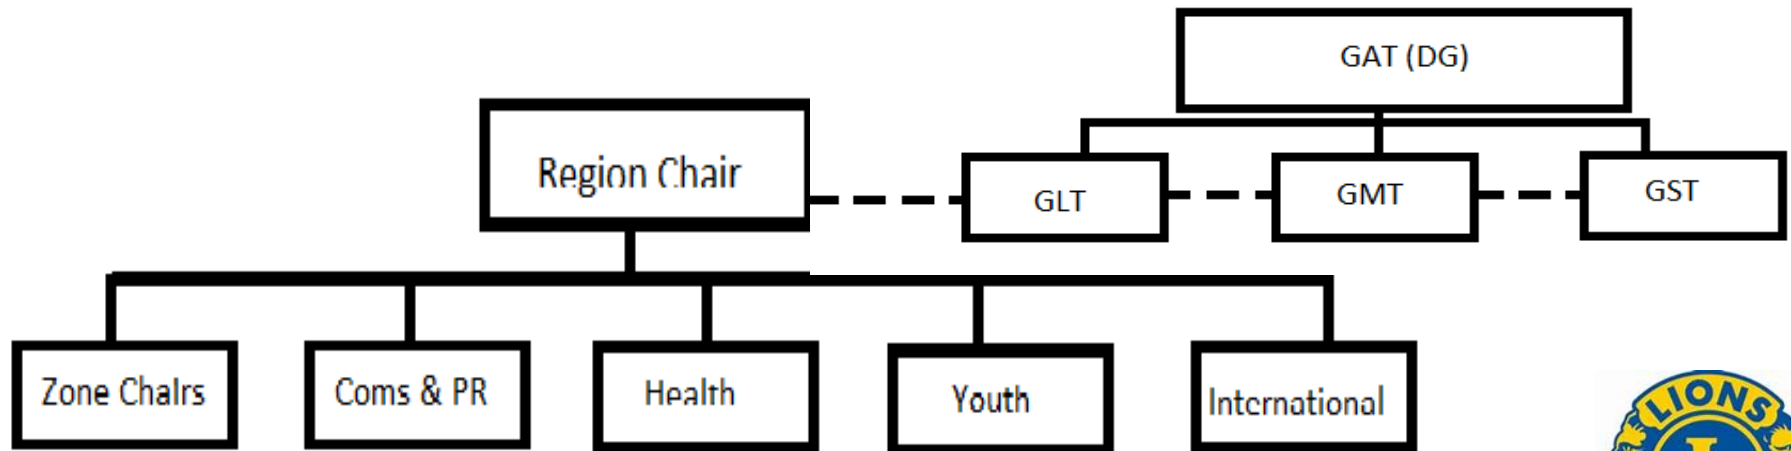

N
CN
CW
CE
SW
SC
SE
HC

District CN

District 105BN as is
District 105BS as is
9 Clubs from District E
1 Club from District C

A SUGGESTED STRUCTURE

District CN

A total of 8 regions, 17 Zones and 110 Clubs

Total Membership of Approximately 1650

Zones remain as is

WHAT ARE REGIONS?

Regions are a number of Zones which are grouped together

There will be a regional structure lead by an appointed Regional Chair Person

A Suggested Structure

REGION 1

17
Clubs